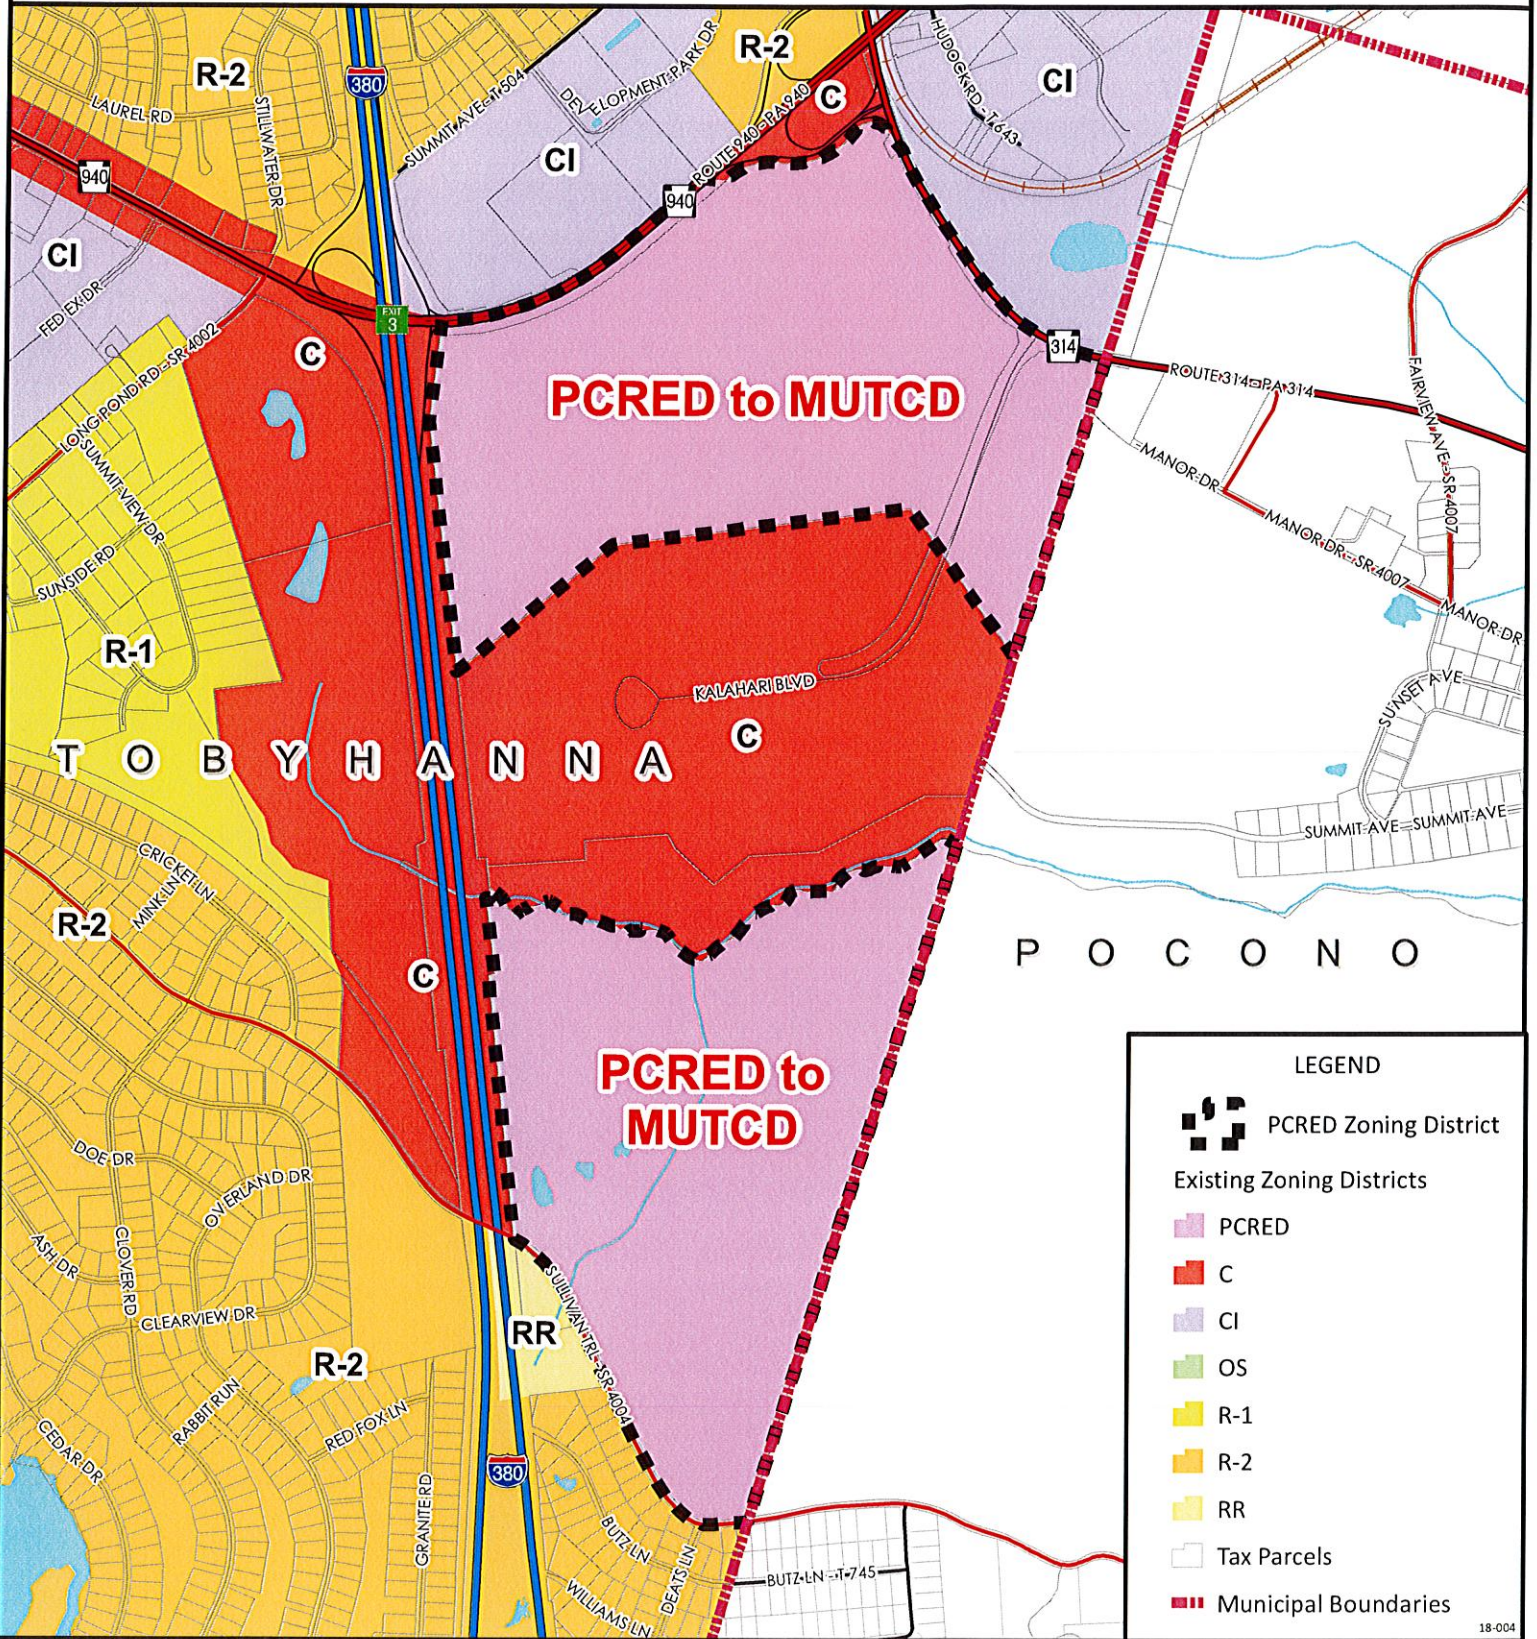

PCRED TO MUTCD ZONING DISTRICT AMENDMENT

TOBYHANNA TOWNSHIP - MONROE COUNTY - PENNSYLVANIA

LEGEND

- PCRED Zoning District
- Existing Zoning Districts**
- PCRED
- C
- CI
- OS
- R-1
- R-2
- RR
- Tax Parcels
- Municipal Boundaries